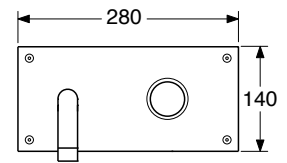

AM 9902/3

Monocomando lavabo da incasso
con scarico a pressione
Concealed single lever basin mixer
with push open waste

CR € 579,59

WM BM € 915,34

AM 9903/0N

Monocomando bidet
con scarico
Single lever bidet mixer
with pop up waste

CR € 217,93

WM BM € 336,69

AM 9903/6N

Monocomando bidet
senza scarico
Single lever bidet mixer
without waste

CR € 189,88

WM BM € 308,64