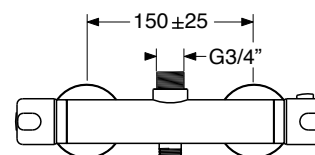

TH 42.01/1

Miscelatore termostatico
esterno
Thermostatic
shower mixer

CR € 265,04

16.01UL

TH 50.15

Miscelatore termostatico
esterno doccia doppia uscita
Wall-mount thermostatic
shower mixer with two outlets

CR € 432,15

22.03AR

Devio
KD.27

TH 50.16

Miscelatore termostatico esterno
doccia quadrato doppia uscita
Wall - mount thermostatic square
shower mixer with two outlets

CR € 576,92

22.04AR

Devio
KD.27