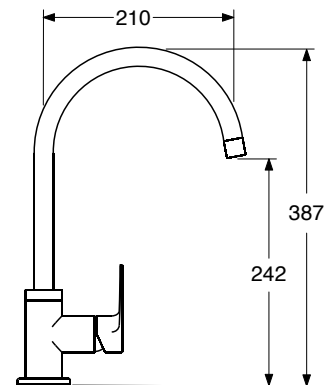

LN 8886/1-40

Monocomando lavello
leva laterale
Lateral lever sink mixer

CR € 114,35

LN 8887/P

Monocomando lavello
leva laterale
Lateral lever sink mixer

CR € 150,61

LN 8887/1

Monocomando lavello
leva laterale canna L
Lateral lever sink mixer
L-shaped spout

CR € 140,23