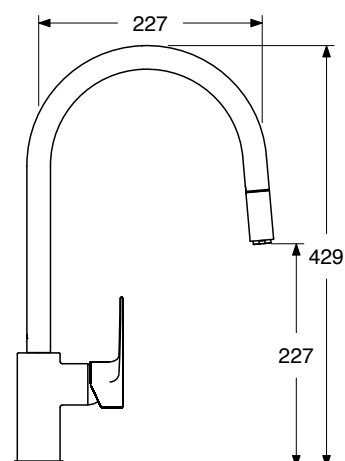

LN 0665/1

Monocomando lavello
doccia estraibile "pull down"
Single lever sink mixer
with pull-down hand shower

CR € 289,15

WM BM € 384,22

NS € 427,43