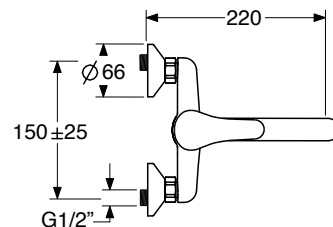

CR € 135,87

**TA 0404/16**

Monocomando lavello a muro  
con canna piatta cm 17  
Single lever wall - mount sink mixer  
with flat spout cm 17

**CR € 135,87**

2610/0

**TF 0404/16**

Con leva FLAT  
With FLAT lever