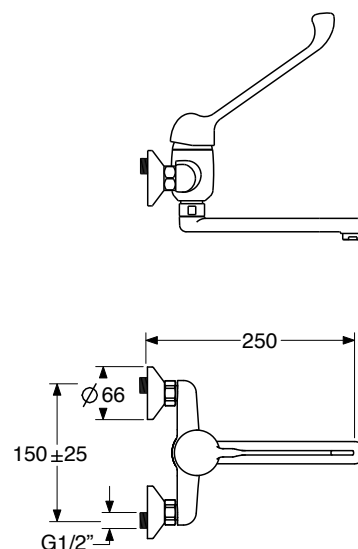

CR € 111,75

**CI 0704/20LC**

Monocomando lavello a muro  
leva clinica, con canna piatta cm 20  
Single lever wall - mount sink mixer  
with clinic lever and flat spout cm 20

**CR € 142,09**

2710/0

**CI 0705/0**