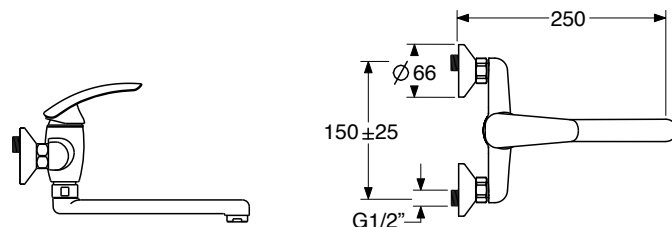

SM 0204/20

Monocomando lavello a muro
con canna piatta cm 20
Single lever wall - mount sink mixer
with flat spout cm 20

CR € 123,12