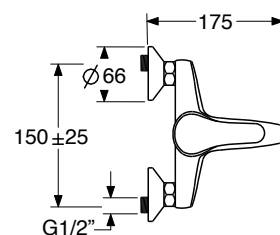

TA 0401/6

Monocomando vasca
senza duplex
Single lever bath shower mixer
without duplex

CR € 156,63

3610/0

TF 0401/6

Con leva FLAT
With FLAT lever