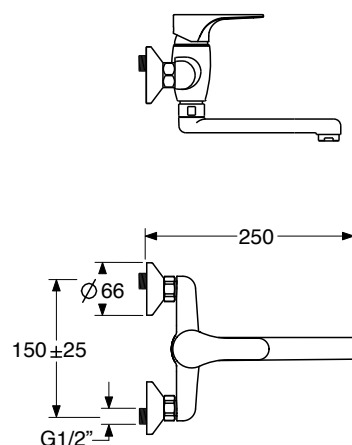

FY 1104/20

Monocomando lavello a muro
con canna piatta cm 20
Single lever wall - mount sink mixer
with flat spout cm 20

CR € 123,12

WM BM € 196,99

NS € 246,24