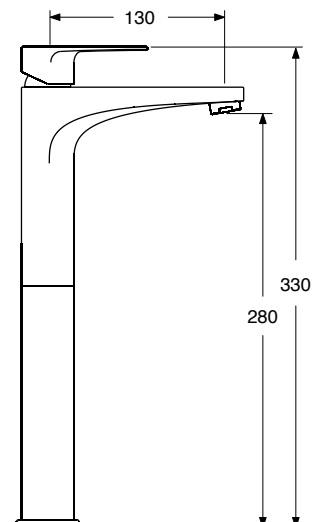

LN 0602MD/5

Monocomando lavabo prolungato
senza scarico
Extended single lever basin mixer
without waste

CR € 291,92