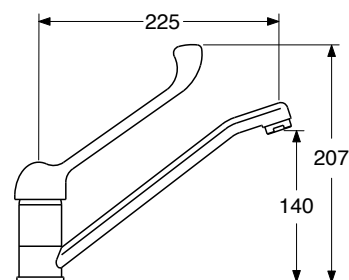

**FY 1104/20LC**

Monocomando lavello a muro  
leva clinica, con canna piatta cm 20  
Single lever wall - mount sink mixer  
with clinic lever and flat spout cm 20

**CR € 142,09**

**WM BM € 227,34**

**NS € 284,18**