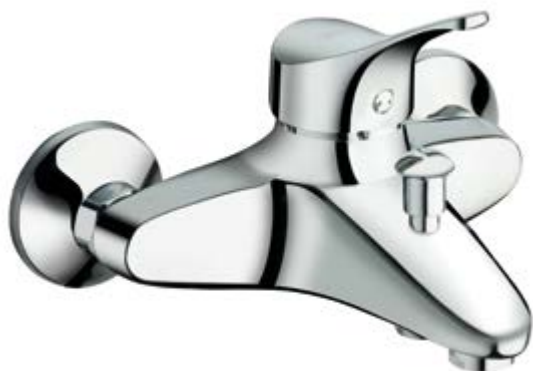

TA 0401/6

Monocomando vasca
senza duplex
Single lever bath shower mixer
without duplex

CR € 156,63

3610/0

TF 0401/6

Con leva FLAT
With FLAT lever