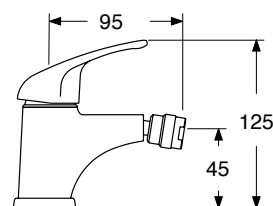

CI 0703/6B-40

Monocomando bidet
senza scarico e base in pvc cromata
Single lever bidet mixer
without waste
with chrome pvc base ring

CR € 81,08