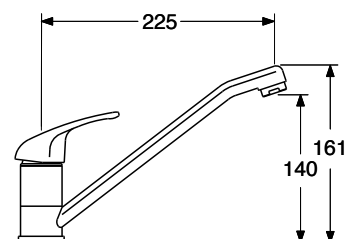

CI 0705/7

Monocomando lavello monoforo
canna corta
Single lever sink mixer
short spout

CR € 92,78

2710/0