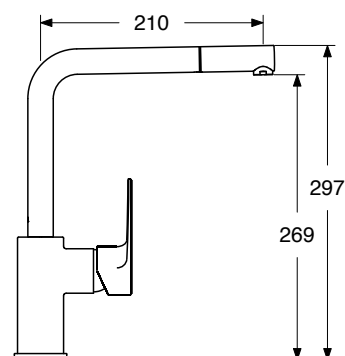

**CR € 190,80**

**LN 0660/1**

Monocomando lavello  
doccia estraibile "pull out"  
Single lever sink mixer  
with pull-out hand shower

**CR € 276,58**

**WM BM € 371,65**

**NS € 414,86**

**LN 0665/1**

Monocomando lavello  
doccia estraibile "pull down"  
Single lever sink mixer  
with pull-down hand shower