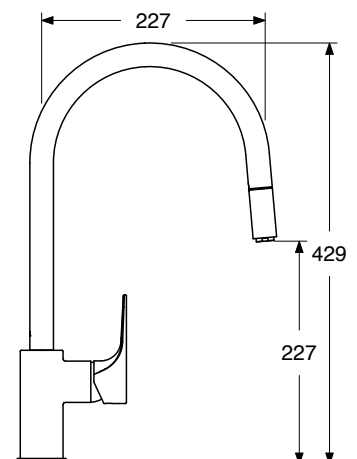

CR € 289,15

WM BM € 384,22

NS € 427,43