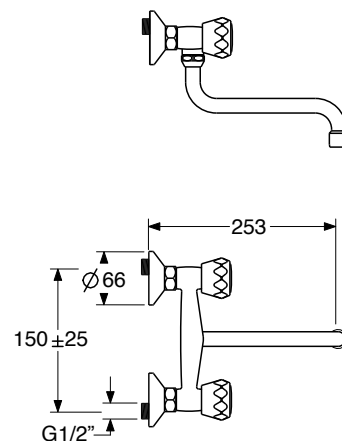

**CR € 89,46**

0083/6

**2EC 0306/1**

Gruppo lavello  
 canna "s" cm 20  
 Wall - mount sink mixer  
 with s-shaped spout cm 20

**CR € 97,88**

N

0083/6

**2EC 0306/2**