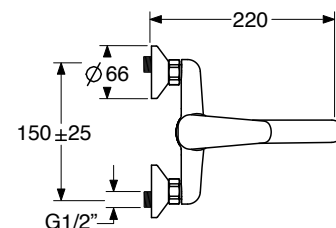

SR 0204/16
Con leva ROSY
With ROSY lever

SV 0204/16
Con leva VELINA
With VELINA lever