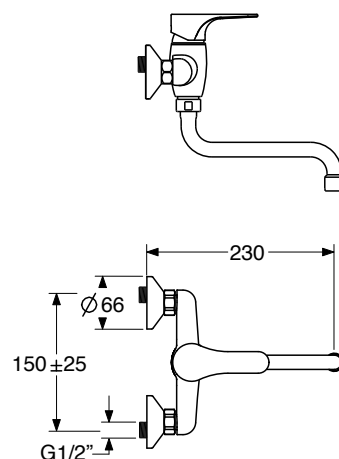

FY 1104/0

Monocomando lavello a muro
con canna s - cm 18
Single lever wall - mount sink mixer
with s-shaped spout - cm 18

CR € 123,12

WM BM € 196,99

NS € 246,24