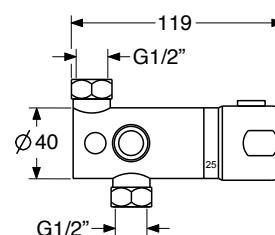

TH 42.01/1

Miscelatore termostatico
esterno
Thermostatic
shower mixer

CR € 265,04

16.01UL

TH 50.15

Miscelatore termostatico
esterno doccia doppia uscita
Wall-mount thermostatic
shower mixer with two outlets

CR € 432,15

22.03AR

Devio
KD.27

TH 50.16

Miscelatore termostatico esterno
doccia quadrato doppia uscita
Wall - mount thermostatic square
shower mixer with two outlets

CR € 576,92

22.04AR

Devio
KD.27