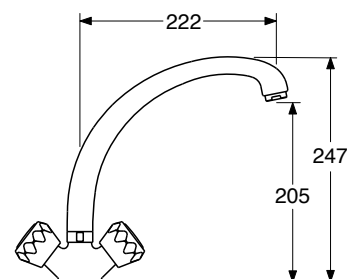

0083/6

**2EC 0555/4**

Monoforo lavello  
canna alta  
Single hole sink mixer  
high spout

CR € 97,93

0083/6

**2EC 0555/2**

Monoforo lavello  
canna "fi"  
Single hole sink mixer  
fi-shaped spout

CR € 109,08