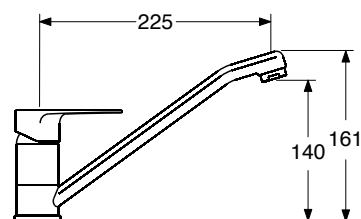

LN 0605/0

Monocomando lavello monoforo
Single lever sink mixer

CR € 92,78

LN 0605/7

Monocomando lavello monoforo
canna corta
Single lever sink mixer
short spout

CR € 92,78

LN 8886/0-40

Monocomando lavello
leva laterale
Lateral lever sink mixer

CR € 112,62