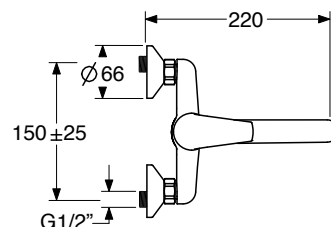

LN 0604/16

Monocomando lavello a muro
con canna piatta cm 17
Single lever wall - mount sink mixer
with flat spout cm 17

CR € 123,12