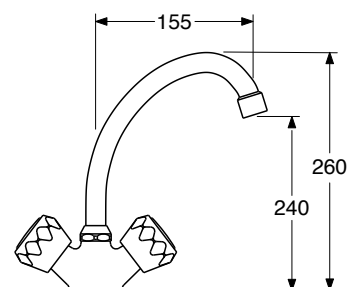

2EC 0306/1

Gruppo lavello
canna "s" cm 20
Wall - mount sink mixer
with s-shaped spout cm 20

CR € 97,88

N

0083/6

2EC 0306/2

Gruppo lavello
canna "u"
Wall - mount sink mixer
u-shaped spout

CR € 97,88

N

0083/6

2EC 0555/1

Monoforo lavello
canna jota
Single hole sink mixer
jota-shaped spout

CR € 90,92

N

0083/6