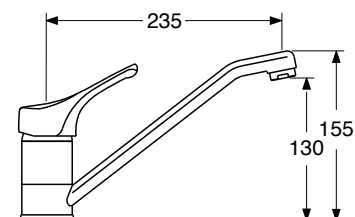

TF 0405/0
Con leva FLAT
With FLAT lever