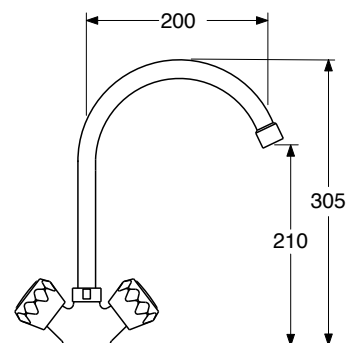

0083/6

**2EC 0555/4**

Monoforo lavello  
canna alta  
Single hole sink mixer  
high spout

CR € 97,93

0083/6

**2EC 0555/2**

Monoforo lavello  
canna "fi"  
Single hole sink mixer  
fi-shaped spout

CR € 109,08