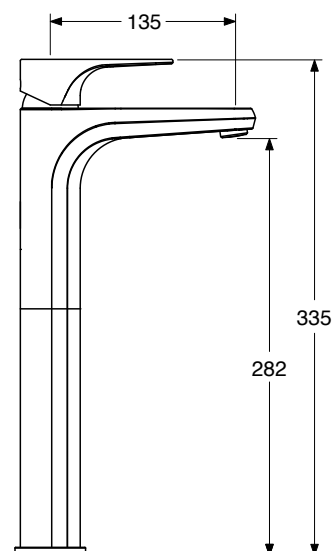

FY 1102/5

Monocomando lavabo prolungato
senza scarico
Extended single lever basin mixer
without waste

CR € 292,74

WM BM € 468,38

NS € 585,48