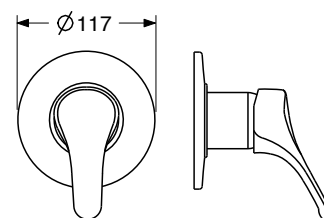

TF 0409/0

Con leva FLAT
With FLAT lever