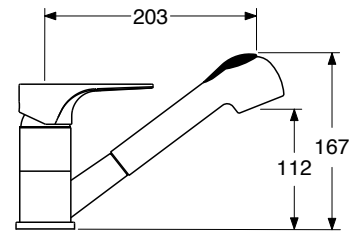

FY 1159/0-40

Monocomando lavello
doccia estraibile
Single lever sink mixer
with pull-out hand shower

CR € 190,80

FY 1160/1

Monocomando lavello
doccia estraibile
Single lever sink mixer
with pull-out hand shower

CR € 276,58

WM BM € 371,65

NS € 414,86

FY 1165/1

Monocomando lavello
doccia estraibile "pull down"
Single lever sink mixer
with pull-down hand shower

CR € 289,15

WM BM € 384,22

NS € 427,43