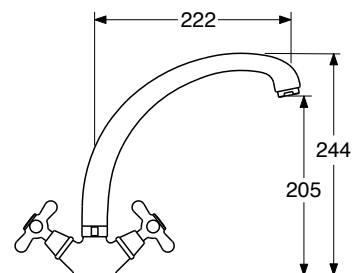

MA 0555/2

Monoforo lavello
canna "fi"
Single hole sink mixer
fi-shaped spout

CRN € 152,81

CRC € 170,48

BRN RAN € 259,78

BRC RAC € 289,82