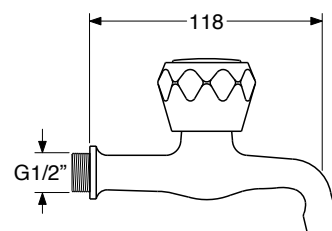

2EC 0357/2

Rubinetto attacco lavatrice
1/2" x 3/4"
Washing machine tap
1/2" x 3/4"

CR € 42,91

N

0083/6

2EC 0358/1

Rubinetto prolungato 1/2"
Extended tap 1/2"

CR € 63,22

N

0083/6

2EC 0309/0

Rubinetto collo cigno 1/2"
Pillar tap 1/2"

CR € 50,30

N

0083/6