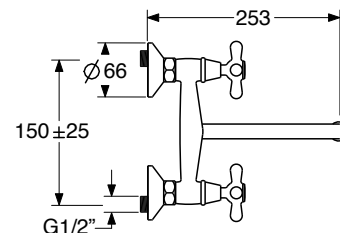

MA 1506/7

Gruppo doccia esterno
senza duplex
Wall - mount shower mixer
without duplex

CRN € 125,71

CRC € 143,38

BRN RAN € 213,71

BRC RAC € 243,75

N
0083/6

C
0083/5

MA 1506/1

Gruppo lavello
canna "s" cm 20
Wall-mount sink mixer
with s-shaped spout cm 20

CRN € 134,13

CRC € 151,80

BRN RAN € 228,02

BRC RAC € 258,06

N
0083/6

C
0083/5

MA0555/8

Monoforo lavello decò
Single hole decò sink mixer

CRN € 228,66

CRC € 246,33

BRN RAN € 388,72

BRC RAC € 418,76

N
0083/6

C
0083/5