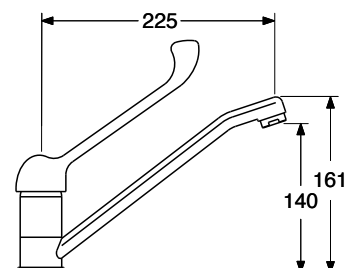

CI 0705/1

Monocomando lavello monoforo
leva clinica
Clinic lever sink mixer

CR € 111,75