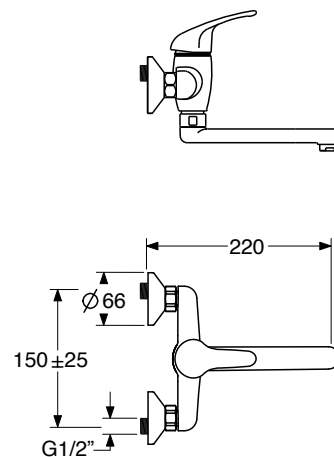

CI 0704V/1

Monocomando doccia esterno
frontale senza duplex
Single lever wall - mount shower mixer
without duplex

CR € 122,67

CI 0704/0

Monocomando lavello a muro
con canna "s" cm 18
Single lever wall-mount sink mixer
with s-shaped spout cm 18

CR € 123,12

CI 0704/16

Monocomando lavello a muro
con canna piatta cm 17
Single lever wall - mount sink mixer
with flat spout cm 17

CR € 123,12