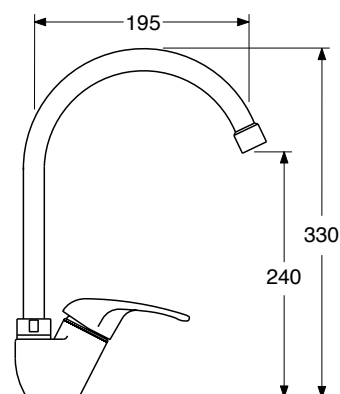

CI 8886/0-40

Monocomando lavello
leva laterale
Lateral lever sink mixer

CR € 112,62

CI 0759/0-40

Monocomando lavello
doccia estraibile
Single lever sink mixer
with pull-out hand shower

CR € 190,80

CI 0760/1

Monocomando lavello
doccia estraibile "pull out"
Single lever sink mixer
with pull-out hand shower

CR € 276,58

WM BM € 371,65

NS € 414,86