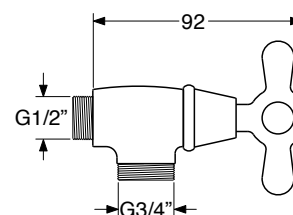

MA 1657/2

Rubinetto attacco lavatrice
1/2" x 3/4"
Washing machine tap
1/2" x 3/4"

CRN € 58,10

CRC € 66,94

BRN RAN € 98,77

BRC RAC € 113,80