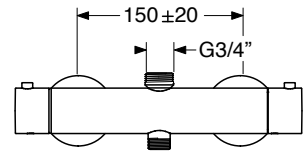

TH 60.16

Miscelatore termostatico
esterno doccia doppia uscita
Wall-mount thermostatic
shower mixer with two outlets

CR € 388,94

VT28-001

Devio
KDZ 35-AHT