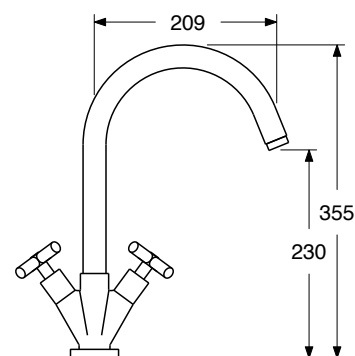

CL 3500/0

Monoforo lavello class
Single hole sink mixer class

CR € 284,79