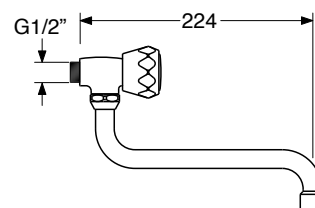

2EC 0357/6

Rubinetto a snodo 1/2"
Single tap 1/2" with swivel spout

CR € 52,55