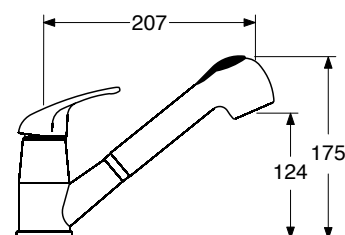

CI 0759/0-40

Monocomando lavello
doccia estraibile
Single lever sink mixer
with pull-out hand shower

CR € 190,80