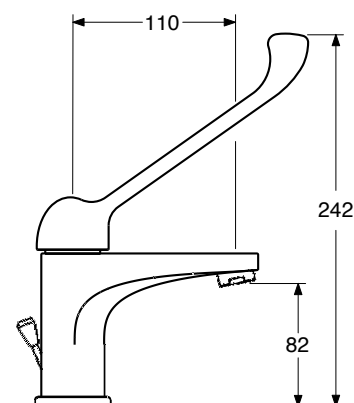

LN 0602/1

Monocomando lavabo
con scarico leva clinica
Clinic lever basin mixer
with pop up waste

CR € 129,90