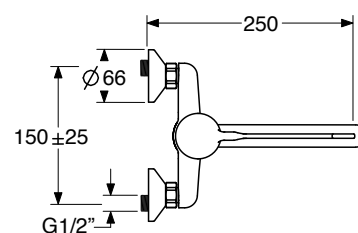

LN 0604/20LC

Monocomando lavello a muro
leva clinica, con canna piatta cm 20
Single lever wall - mount sink mixer
with clinic lever and flat spout cm 20

CR € 142,09