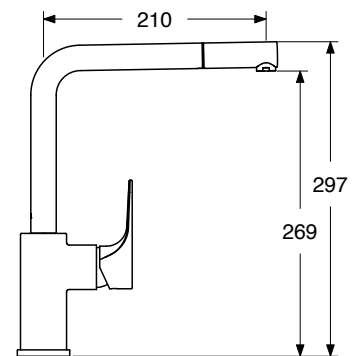

**CR € 190,80**

**FY 1160/1**

Monocomando lavello  
doccia estraibile  
Single lever sink mixer  
with pull-out hand shower

**CR € 276,58**

**WM BM € 371,65**

**NS € 414,86**

**FY 1165/1**

Monocomando lavello  
doccia estraibile "pull down"  
Single lever sink mixer  
with pull-down hand shower