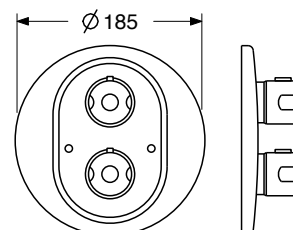

TH 119.N13/1

Miscelatore termostatico
incasso
Built-in thermostatic
shower mixer

CR € 687,23