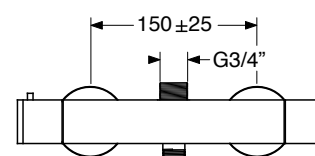

## TH 50.16

Miscelatore termostatico esterno  
doccia quadrato doppia uscita  
Wall - mount thermostatic square  
shower mixer with two outlets

**CR € 576,92**

22.04AR

Devio  
KD.27