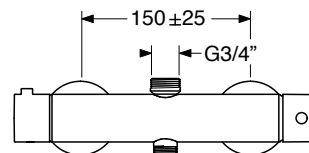

MC 0999/0 CR

Monocomando esterno doccia
doppia uscita
Single lever wall-mount shower mixer
with two outlets

CR € 259,29

CI ...
Con leva CIAO
With CIAO lever

TA ...
Con leva TREND
With TREND lever

LN ...
Con leva LINE
With LINE lever

FY ...
Con leva FLY
With FLY lever

AM ...
Con leva AMALIA
With AMALIA lever

SM ...
Con leva SMART
With SMART lever