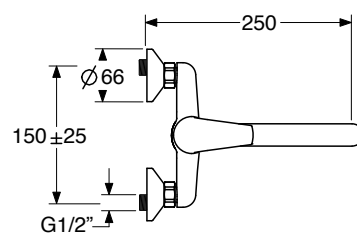

LN 0604/20

Monocomando lavello a muro
con canna piatta cm 20
Single lever wall - mount sink mixer
with flat spout cm 20

CR € 123,12