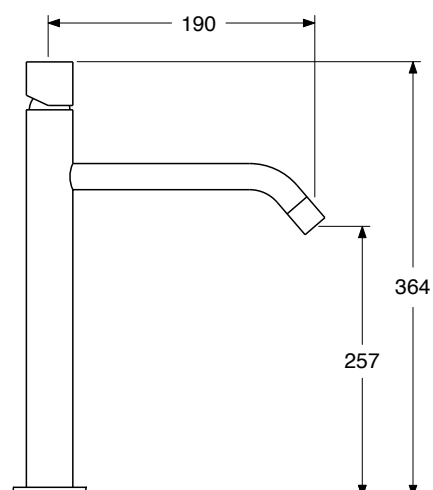

AM 9902/5N

Monocomando lavabo prolungato
senza scarico
Extended single lever basin mixer
without waste

CR € 290,79

WM BM € 484,01