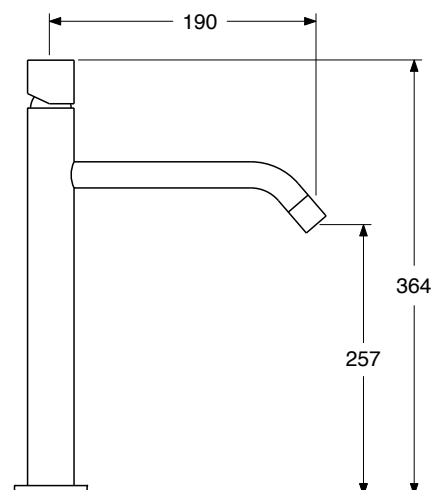

AM 9902/7N

Monocomando lavabo prolungato
con scarico a pressione
Extended single lever basin mixer
with push open waste

CR € 342,04

WM BM € 535,26