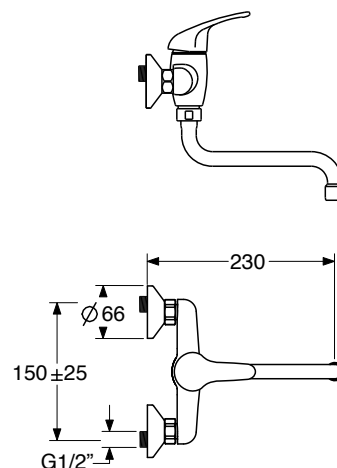

CI 0704V/1

Monocomando doccia esterno
frontale senza duplex
Single lever wall - mount shower mixer
without duplex

CR € 122,67

CI 0704/0

Monocomando lavello a muro
con canna "s" cm 18
Single lever wall-mount sink mixer
with s-shaped spout cm 18

CR € 123,12

CI 0704/16

Monocomando lavello a muro
con canna piatta cm 17
Single lever wall - mount sink mixer
with flat spout cm 17

CR € 123,12