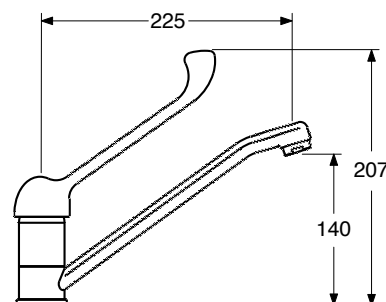

LN 0605/1

Monocomando lavello monoforo
leva clinica
Clinic lever sink mixer

CR € 111,75