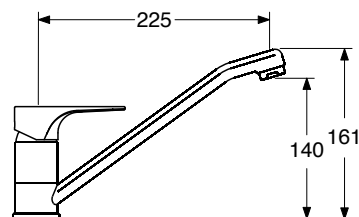

FY 1105/0

Monocomando lavello monoforo
Single lever sink mixer

CR € 92,78
WM BM € 148,45
NS € 185,56

FY 1105/7

Monocomando lavello monoforo
canna corta
Single lever sink mixer
short spout

CR € 92,78
WM BM € 148,45
NS € 185,56

FY 8886/0-40

Monocomando lavello
leva laterale
Lateral lever sink mixer

CR € 112,62
WM BM € 180,19
NS € 225,24