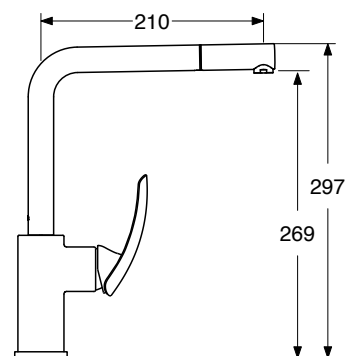

### SV 8887/1

Con leva VELINA  
With VELINA lever

**SM 0260/1**

Monocomando lavello  
doccia estraibile "pull out"  
Single lever sink mixer  
with pull-out hand shower

**CR € 276,58**

**WM BM € 371,65**

**NS € 414,86**