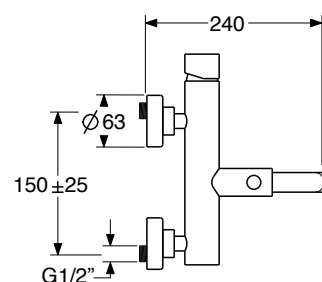

AM 9901/0

Monocomando vasca
con duplex
Single lever bath shower mixer
with duplex

CR € 499,17

WM BM € 786,67