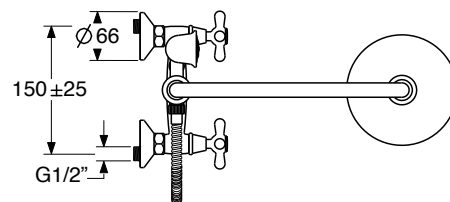

## MA 1506/8

Colonna doccia  
con miscelatore, duplex,  
soffione ø 150 in ottone  
Shower rail with mixer, duplex,  
brass shower head ø 150

CRN € 1.074,02

CRC € 1.091,69

BRN RAN € 1.718,43

BRC RAC € 1.746,70