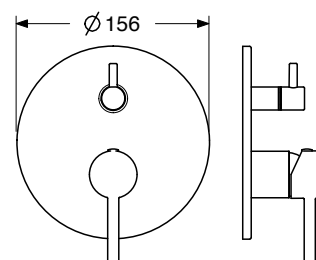

WE 33052

Soffione One Evò
a parete pioggia 500x200
Wall-mounted One Evò
shower head with rain 500x200

CR € 1.175,45

WE 33053

Soffione One Evò
a parete pioggia e cascata 500x200
Wall-mounted One Evò shower head
with rain and waterfall 500x200

CR € 1.624,89

MC 0909/3W

Monocomando doccia incasso
3 vie
Concealed single lever
shower mixer 3 way

CR € 282,32