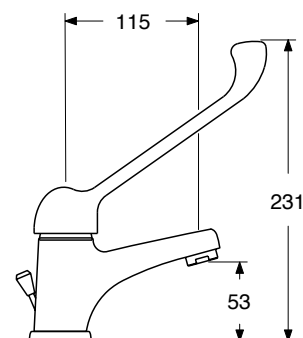

CI 0702/1B-40

Monocomando lavabo
con scarico leva clinica
Clinic lever basin mixer
with pop up waste

CR € 117,85