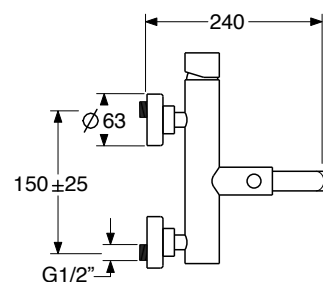

AM 9901/6

Monocomando vasca
senza duplex
Single lever bath shower mixer
without duplex

CR € 474,17

WM BM € 761,67