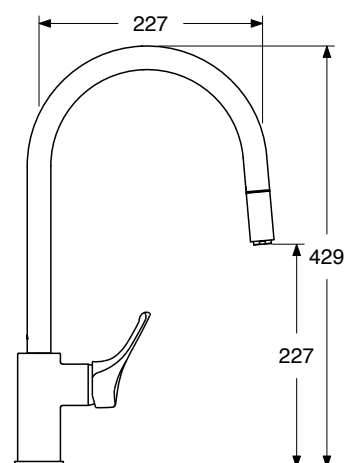

**NS € 414,86**

**TA 0465/1**

Monocomando lavello  
doccia estraibile "pull down"  
Single lever sink mixer  
with pull-down hand shower

**CR € 289,15**

**WM BM € 384,22**

**NS € 427,43**

**TA 0409/0**

Monocomando doccia  
incasso  
Concealed single lever  
shower mixer