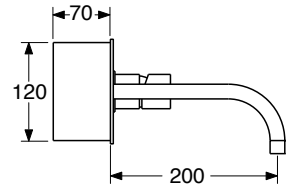

AM 9902/3

Monocomando lavabo da incasso
con scarico a pressione
Concealed single lever basin mixer
with push open waste

CR € 579,59

WM BM € 915,34

AM 9903/0N

Monocomando bidet
con scarico
Single lever bidet mixer
with pop up waste

CR € 217,93

WM BM € 336,69

AM 9903/6N

Monocomando bidet
senza scarico
Single lever bidet mixer
without waste

CR € 189,88

WM BM € 308,64