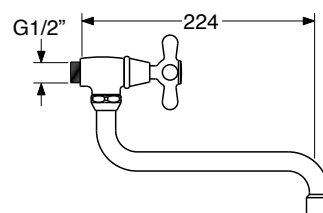

**MA 1657/0**

Rubinetto a snodo 1/2"  
Single tap 1/2" with  
swivel spout

**CRN € 68,21**

**CRC € 77,05**

**BRN RAN € 115,98**

**BRC RAC € 130,99**

**MA 1657/2**

Rubinetto attacco lavatrice  
1/2" x 3/4"  
Washing machine tap  
1/2" x 3/4"