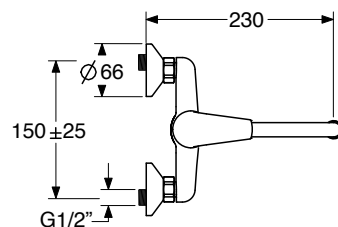

LN 0604/0

Monocomando lavello a muro
con canna "s" - cm 18
Single lever wall - mount sink mixer
with s-shaped spout - cm 18

CR € 123,12

LN 0604/16

Monocomando lavello a muro
con canna piatta cm 17
Single lever wall - mount sink mixer
with flat spout cm 17

CR € 123,12

LN 0604/20

Monocomando lavello a muro
con canna piatta cm 20
Single lever wall - mount sink mixer
with flat spout cm 20

CR € 123,12