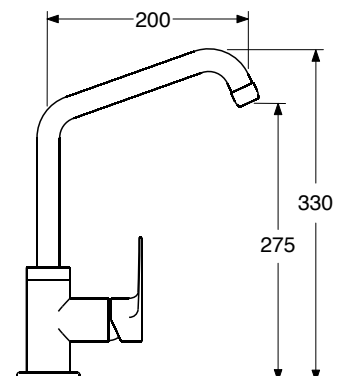

Monocomando lavello  
leva laterale canna L  
Lateral lever sink mixer  
L-shaped spout

**CR € 140,23**

**LN 0659/0-40**

Monocomando lavello  
doccia estraibile  
Single lever sink mixer  
with pull-out hand shower