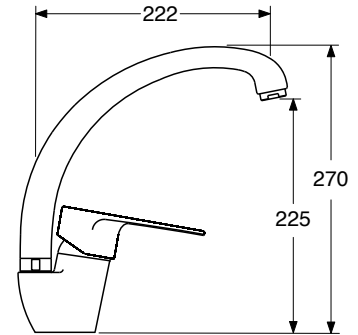

LN 8886/1-40

Monocomando lavello
leva laterale
Lateral lever sink mixer

CR € 114,35

LN 8887/P

Monocomando lavello
leva laterale
Lateral lever sink mixer

CR € 150,61

LN 8887/1

Monocomando lavello
leva laterale canna L
Lateral lever sink mixer
L-shaped spout

CR € 140,23