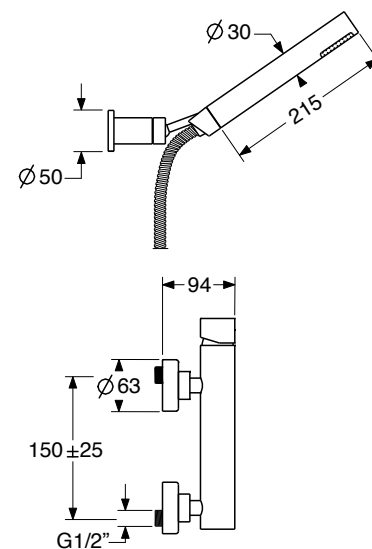

AM 9906/0

Monocomando doccia esterno
con duplex
Single lever wall - mount shower mixer
with duplex

CR € 396,53

WM BM € 622,45