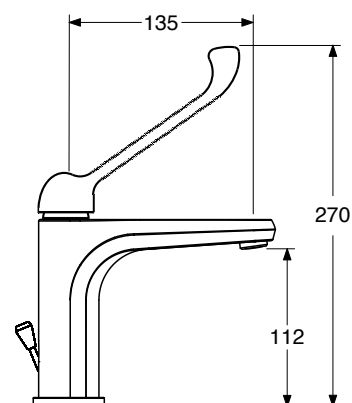

FY 1102/1

Monocomando lavabo
con scarico leva clinica
Clinic lever basin mixer
with pop up waste

CR € 147,19

WM BM € 235,50

NS € 294,38