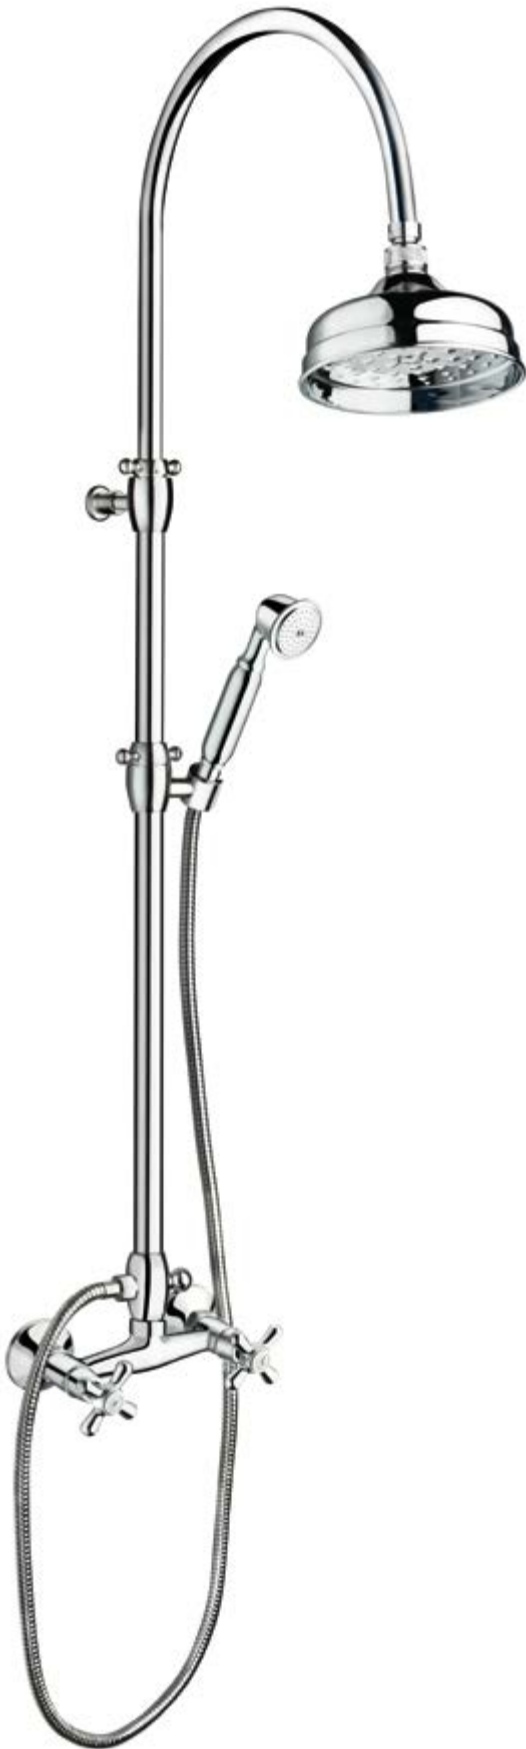

## MA 1506/8

Colonna doccia  
con miscelatore, duplex,  
soffione ø 150 in ottone  
Shower rail with mixer, duplex,  
brass shower head ø 150

CRN € 1.074,02

CRC € 1.091,69

BRN RAN € 1.718,43

BRC RAC € 1.746,70