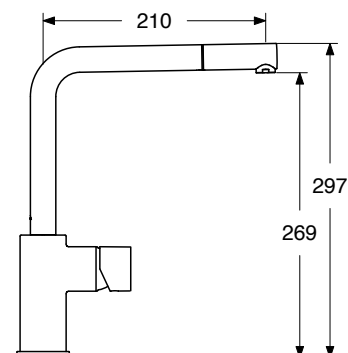

## AM 9960/1

Monocomando lavello  
doccia estraibile "pull out"  
Single lever sink mixer  
with pull-out hand shower

CR € 296,58

WM BM € 391,65

NS € 434,86