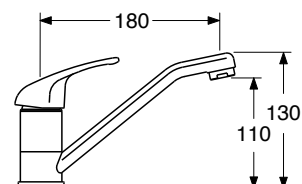

Monocomando lavello  
monoforo  
Single lever sink mixer

**CR € 92,78**

2710/0

**CI 0705/7**

Monocomando lavello monoforo  
canna corta  
Single lever sink mixer  
short spout

**CR € 92,78**

2710/0

**CI 8886/0-40**