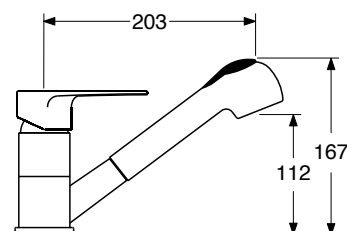

LN 0659/0-40

Monocomando lavello
doccia estraibile
Single lever sink mixer
with pull-out hand shower

CR € 190,80