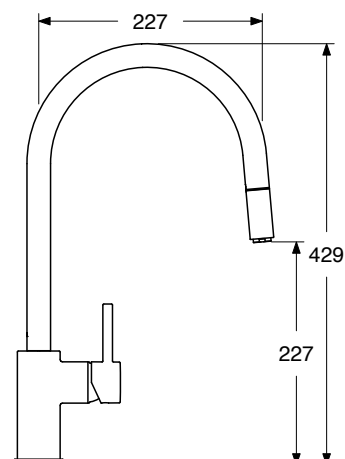

MC 0909/0

Monocomando doccia
incasso
Concealed single lever
shower mixer

CR € 116,42

WM BM € 186,27