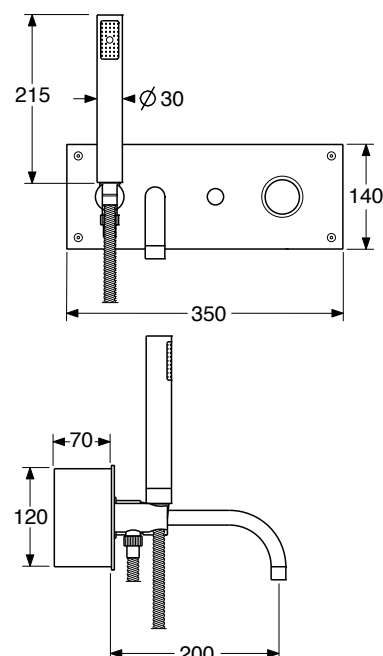

AM 9901/3

Monocomando vasca da incasso
con duplex
Concealed single lever bath shower
mixer with duplex

CR € 797,18

WM BM € 1.263,49