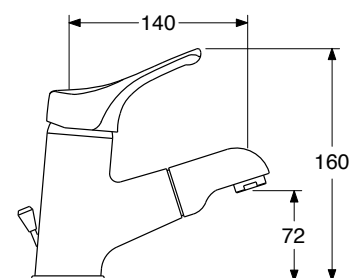

TA 0402/7

Monocomando lavabo con scarico
e doccia estraibile
Single lever basin mixer
with pop up waste
and pull-out handshower

CR € 264,26

2610/0

TF 0402/7

Con leva FLAT
With FLAT lever