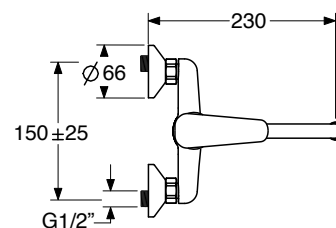

SR 0204/0
Con leva ROSY
With ROSY lever

SV 0204/0
Con leva VELINA
With VELINA lever

SM 0204/16

Monocomando lavello a muro
con canna piatta cm 17
Single lever wall - mount sink mixer
with flat spout cm 17

CR € 123,12