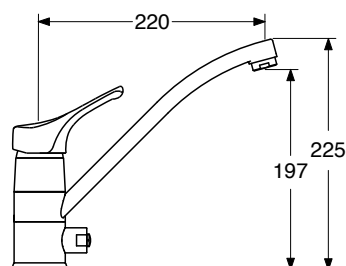

TA 0405/9

Monocomando lavello
monoforo attacco lavastoviglie
Single lever sink mixer
with dishwasher connector

CR € 237,68