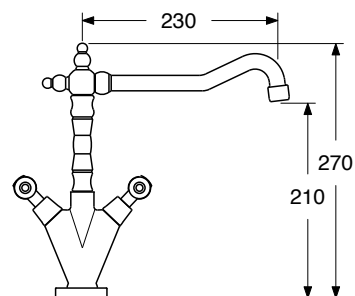

IR 4400/0

Monoforo cucina
Single hole sink mixer

CR € 349,61

BR RA € 699,22