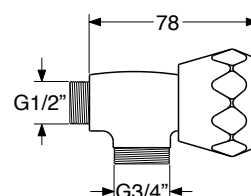

0083/6

**2EC 0357/6**

Rubinetto a snodo 1/2"  
Single tap 1/2" with swivel spout

CR € 52,55

0083/6

**2EC 0357/2**

Rubinetto attacco lavatrice  
 1/2" x 3/4"  
 Washing machine tap  
 1/2" x 3/4"

**CR € 42,91**