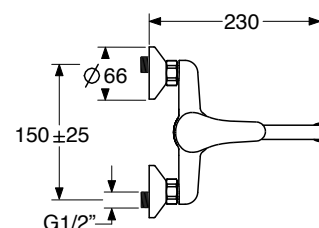

TA 0404/0

Monocomando lavello a muro
con canna "s" cm 18
Single lever wall-mount sink mixer
with s-shaped spout cm 18

CR € 135,87