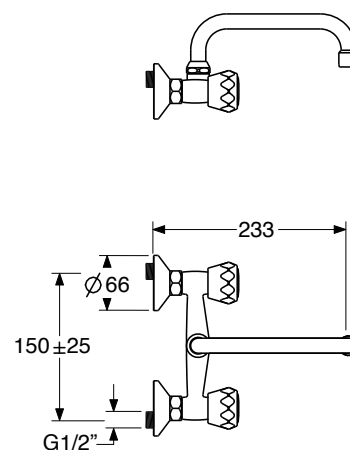

2EC 0306/1

Gruppo lavello
canna "s" cm 20
Wall - mount sink mixer
with s-shaped spout cm 20

CR € 97,88

N

0083/6

2EC 0306/2

Gruppo lavello
canna "u"
Wall - mount sink mixer
u-shaped spout

CR € 97,88

N

0083/6

2EC 0555/1

Monoforo lavello
canna jota
Single hole sink mixer
jota-shaped spout

CR € 90,92

N

0083/6