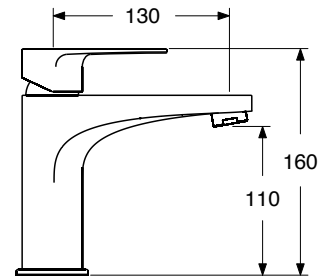

**CR € 127,40**

**LN 0602MD/6**

Monocomando lavabo alto  
senza scarico  
Single lever high type basin mixer  
without waste

**CR € 109,60**

**LN 0602MD/8**

Monocomando lavabo prolungato  
con scarico  
Extended single lever basin mixer  
with pop up waste