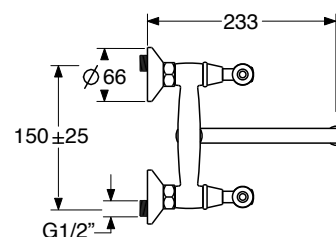

**CR € 260,37**

**BR RA € 520,74**

**IR 4406/1**

Gruppo lavello  
 canna "s" cm 20  
 Wall - mount sink mixer  
 s-shaped spout cm 20

**CR € 246,79**

**BR RA € 493,58**

**IR 4400/0**

Monoforo cucina  
 Single hole sink mixer