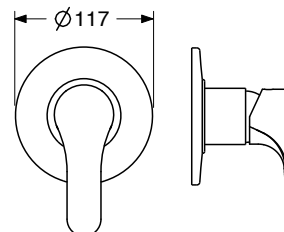

CR € 79,17

WM BM € 126,67

NS € 158,34