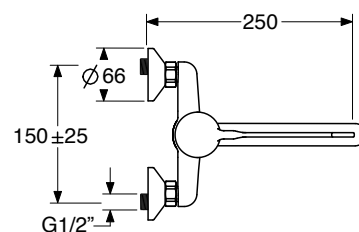

**FY 1104/20LC**

Monocomando lavello a muro  
leva clinica, con canna piatta cm 20  
Single lever wall - mount sink mixer  
with clinic lever and flat spout cm 20

**CR € 142,09**

**WM BM € 227,34**

**NS € 284,18**