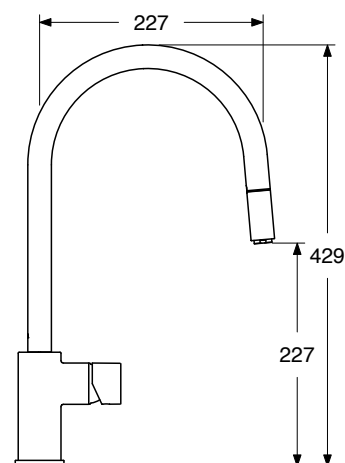

AM 9965/1

Monocomando lavello
doccia estraibile "pull down"
Single lever sink mixer
with pull-down hand shower

CR € 309,15

WM BM € 404,22

NS € 447,43