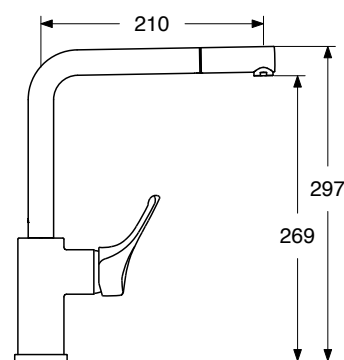

TA 0465/1

Monocomando lavello
doccia estraibile "pull down"
Single lever sink mixer
with pull-down hand shower

CR € 289,15

WM BM € 384,22

NS € 427,43