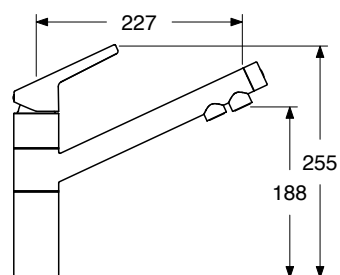

TK 5001/0

Monocomando lavello
monoforo 3 vie tekno
Single lever 3-way
sink mixer tekno

CR € 265,13

BM € 424,21