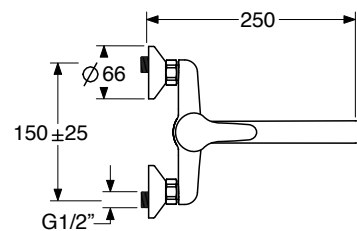

CI 0704/20

Monocomando lavello a muro
con canna piatta cm 20
Single lever wall - mount sink mixer
with flat spout cm 20

CR € 123,12

CI 0702/1B-40

Monocomando lavabo
con scarico leva clinica
Clinic lever basin mixer
with pop up waste

CR € 117,85

CI 0705/1

Monocomando lavello monoforo
leva clinica
Clinic lever sink mixer

CR € 111,75