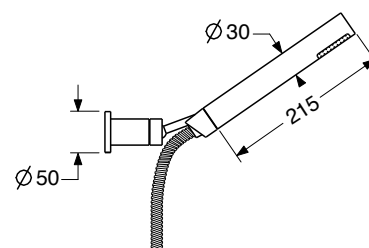

AM 9901/0

Monocomando vasca
con duplex
Single lever bath shower mixer
with duplex

CR € 499,17

WM BM € 786,67