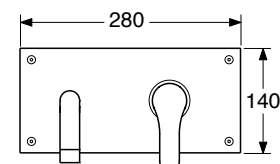

FY 1102/3

Monocomando lavabo da incasso
con scarico a pressione
Concealed single lever basin mixer
with push open waste

CR € 559,59

WM BM € 895,34

NS € 1.119,18