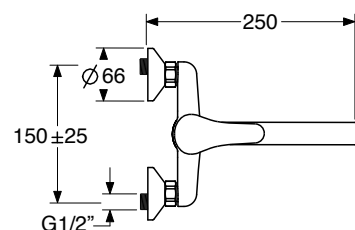

TA 0404/16

Monocomando lavello a muro
con canna piatta cm 17
Single lever wall - mount sink mixer
with flat spout cm 17

CR € 135,87

2610/0

TF 0404/16

Con leva FLAT
With FLAT lever

TA 0404/20

Monocomando lavello a muro
con canna piatta cm 20
Single lever wall - mount sink mixer
with flat spout cm 20

CR € 135,87

2610/0

TF 0404/20

Con leva FLAT
With FLAT lever

TA 0402/1

Monocomando lavabo
con scarico leva clinica
Clinic lever basin mixer
with pop up waste

CR € 129,90

3610/0