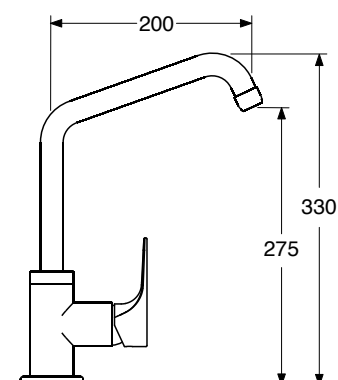

**FY 8887/1**

Monocomando lavello  
leva laterale canna L  
Lateral lever sink mixer  
L-shaped spout

**CR € 140,23**  
**WM BM € 224,37**  
**NS € 280,46**

**FY 1159/0-40**

Monocomando lavello  
doccia estraibile  
Single lever sink mixer  
with pull-out hand shower