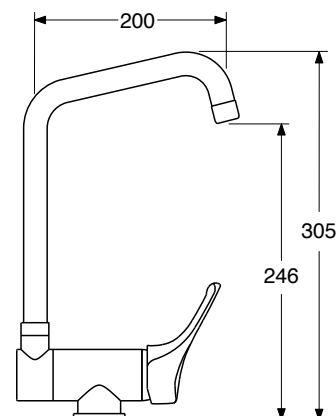

TA 8885/4

Monocomando lavello
sottofinestra
Under window single lever
sink mixer

CR € 372,90