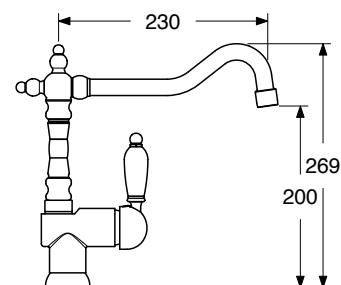

CA 0105/9

Monocomando
lavello classic
Single lever
sink mixer classic

CR € 283,32

BR RA € 566,64