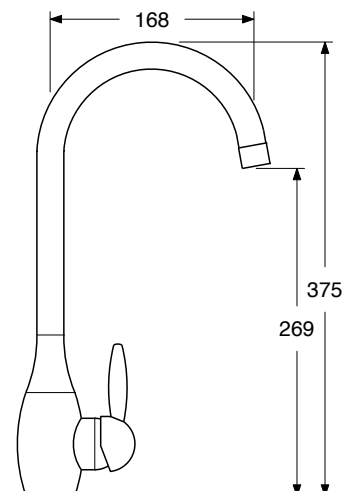

CY 4100/0

Monocomando
lavello cygnus
Single lever sink
mixer cygnus

CR € 362,27