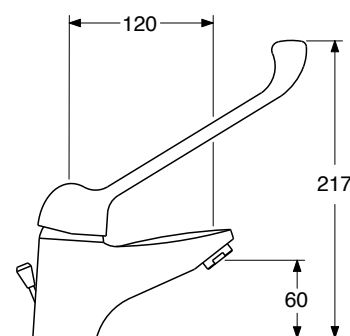

TA 0404/16

Monocomando lavello a muro
con canna piatta cm 17
Single lever wall - mount sink mixer
with flat spout cm 17

CR € 135,87

2610/0

TF 0404/16

Con leva FLAT
With FLAT lever

TA 0404/20

Monocomando lavello a muro
con canna piatta cm 20
Single lever wall - mount sink mixer
with flat spout cm 20

CR € 135,87

2610/0

TF 0404/20

Con leva FLAT
With FLAT lever

TA 0402/1

Monocomando lavabo
con scarico leva clinica
Clinic lever basin mixer
with pop up waste

CR € 129,90

3610/0