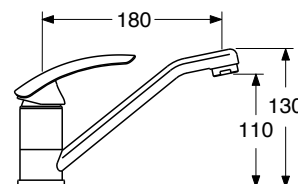

SM 0205/7

Monocomando lavello monoforo
canna corta
Single lever sink mixer
short spout

CR € 92,78

SR 0205/7
Con leva ROSY
With ROSY lever

SV 0205/7
Con leva VELINA
With VELINA lever