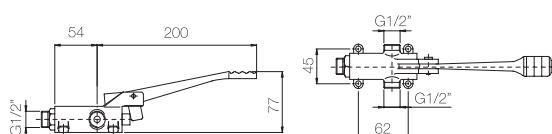

Miscelatore pedaliera a pavimento.
Pedal operated mixer for floor installation.

Finitura Finish	Codice Code	Prezzo Price
Cromo Chrome	462	€ 100,60

Confezione
Package
n° pz 001

Imballo
Packing
20x6x16 cm