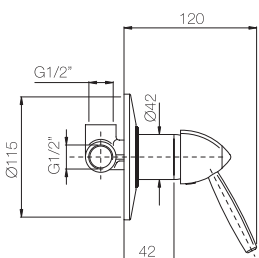

Monocomando doccia incasso.

Built-in shower mixer.

ORC001

ORC377

Confezione Package
n° pz 001

Imballo Packing

17x7x12 cm

Maniglia leva bianca
Handle with white lever

ORC376

Finitura Finish	Codice Code	Prezzo Price
Cromo Chrome	8030	€ 80,30
Cromo oro Chrome gold	8030.CD	€ 92,30
Bronzato Bronze	8030.BR	€ 120,50
Dark bronze	8030.DB	€ 128,40
Nichel antico Old nickel	8030.NA	€ 128,40

Codice Code	Prezzo Price
8030.LB	€ 89,10
8030.CD.LB	€ 102,40
8030.BR.LB	€ 133,70
8030.DB.LB	€ 142,50
8030.NA.LB	€ 142,50