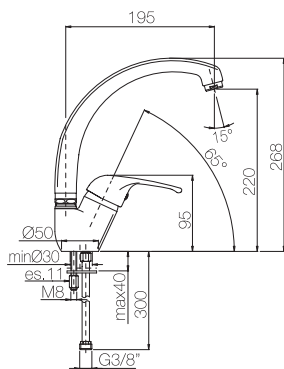

Monocomado lavello canna conica.

Sink mixer with conic spout.

Finitura Finish	Codice Code	Prezzo Price
Cromo Chrome	NA470	€ 86,90
Terra di Francia Terre de France	NA470.CT1	€ 104,30
Colorato bianco White colored	NA470.CT2	€ 104,30
Bronzato Bronze	NA470.BR	€ 130,40
Granito avena Avena granite	NA470.GR1	€ 113,00
Granito beige Beige granite	NA470.GR2	€ 113,00
Granito grigio Grey granite	NA470.GR3	€ 113,00
Granito bianco White granite	NA470.GR4	€ 113,00
Nichel antico Old nickel	NA470.NA	€ 139,00

Confezione Package n° pz 001 Imballo Packing 38x7x16 cm