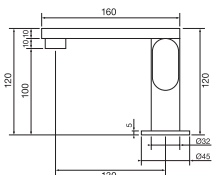

Confezione  
Package  
n° pz 001

Imballo  
Packing  
43x8x28 cm

Moda

MODA

Monocomando lavabo con pileta click-clack.  
Single lever basin mixer with click-clack outlet.

Finitura Finish	Codice Code	Prezzo Price
Cromo Chrome	<b>20310</b>	€ 283,30