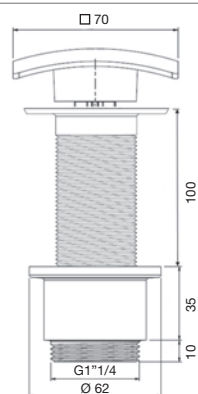

Piletta click-clack cm 10 1"1/4 senza troppo pieno.
1"1/4 click-clack outlet cm 10 without overflow.

Finitura Finish	Codice Code	Prezzo Price
Cromo Chrome	041STP	€ 66,40

Confezione
Package
n° pz 025

Imballo
Packing
25x9x13 cm