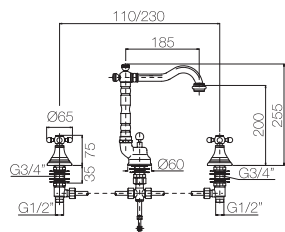

Batteria lavabo bocca girevole con scarico.

Basin set with swivel spout and pop up waste.

Confezione Package
n° pz 001

Imballo Packing
37x10x22 cm

ORC019

ORC028

ORC044

ORC435 / .436

Vitone normale
Normal valve

Finitura Finish	Codice Code	Prezzo Price
Cromo Chrome	6054	€ 280,40
Ottone lucido Natural brass	6054.GI	€ 280,40
Cromo oro Chrome gold	6054.CD	€ 322,40
Bronzato Bronze	6054.BR	€ 420,60
Ramato Copper	6054.RA	€ 420,60
Dark bronze	6054.DB	€ 448,60
Dark copper	6054.DC	€ 448,60
Cromo spazzolato Brushed chrome	6054.CS	€ 448,60
Nichel antico Old nickel	6054.NA	€ 448,60
Dorato Gold	6054.DO	€ 560,80
Oro rosa Rose gold	6054.RS	€ 644,90

Vitone ceramico rotazione 90°
Ceramic valve 90° of turn

Codice Code	Prezzo Price
6054.CER	€ 289,20
6054.GI.CER	€ 289,20
6054.CD.CER	€ 332,50
6054.BR.CER	€ 433,80
6054.RA.CER	€ 433,80
6054.DB.CER	€ 462,70
6054.DC.CER	€ 462,70
6054.CS.CER	€ 462,70
6054.NA.CER	€ 462,70
6054.DO.CER	€ 578,40
6054.RS.CER	€ 665,10