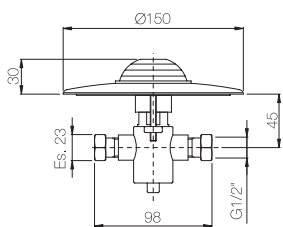

Rubinetto pedaliera ad incasso a pavimento (acqua singola).
Concealed pedal operated tap for floor installation (single water).

Finitura Finish	Codice Code	Prezzo Price
Cromo Chrome	459	€ 78,10

Confezione
Package
n° pz 001

Imballo
Packing
20x6x16 cm