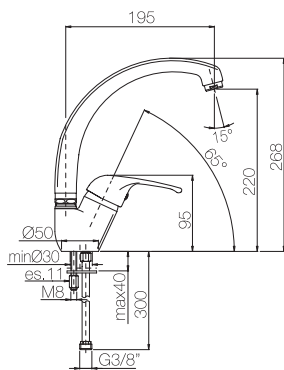

Monocomado lavello canna conica.

Sink mixer with conic spout.

Finitura Finish	Codice Code	Prezzo Price
Cromo Chrome	5100	€ 93,00
Terra di Francia Terre de France	5100.CT1	€ 111,60
Colorato bianco White colored	5100.CT2	€ 111,60
Bronzato Bronze	5100.BR	€ 139,50
Granito avena Avena granite	5100.GR1	€ 120,90
Granito beige Beige granite	5100.GR2	€ 120,90
Granito grigio Grey granite	5100.GR3	€ 120,90
Granito bianco White granite	5100.GR4	€ 120,90
Nichel antico Old nickel	5100.NA	€ 148,80

Confezione Package n° pz 001 Imballo Packing 38x7x16 cm