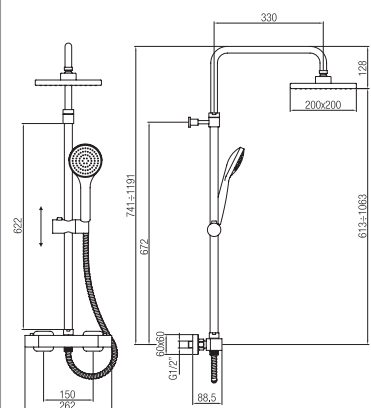

Colonna doccia telescopica con termostatico deviatore integrato completa di:
Soffione quadrato 200x200 mm.
Deviatore integrato nel termostatico.
Flessibile doccia 1500 mm.
Doccetta tipo Globo.
Supporto doccia scorrevole.

Telescopic column shower with thermostatic integrated diverter complete of:
Head shower 200x200 mm.
Thermostatic integrated diverter.
Flexible hose 1500 mm.
Hand shower Globo line.
Sliding hand shower support.

Finitura Finish	Codice Code	Prezzo Price
Cromo Chrome	435	€ 590,00

Confezione
Package
n° pz 001

Imballo
Packing
98x49x11 cm