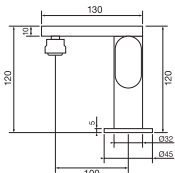

Confezione Package
n° pz 001

Imballo Packing
39x10x17 cm

MODA

Monocomando bidet con pileta click-clack.
Single lever bidet mixer with click-clack outlet.

Finitura Finish	Codice Code	Prezzo Price
Cromo Chrome	20320	€ 283,30