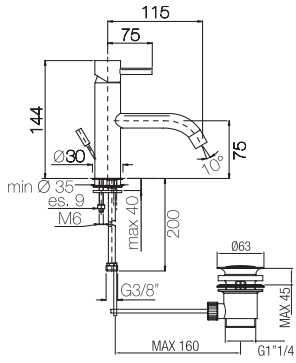

Monocomando lavabo con scarico automatico.
Single lever basin mixer with pop up waste.

Finitura Finish	Codice Code	Prezzo Price
Cromo Chrome	26110	€ 172,80

Confezione Package n° pz 001 Imballo Packing 39x10x17 cm

MODA