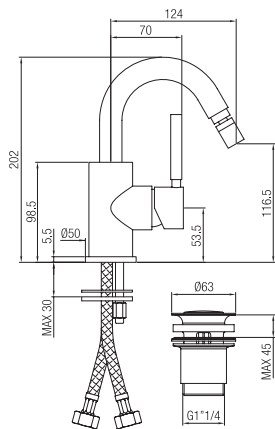

Confezione  
Package  
n° pz 001

Imballo  
Packing  
37x10x22 cm

Monocomando bidet canna alta con piletta click-clack.

Single lever bidet mixer high spout with click-clack outlet.

Finitura Finish	Codice Code	Prezzo Price
Cromo Chrome	<b>23121</b>	€ 215,30
Nero opaco Matt black	<b>23121.NP</b>	€ 301,40
Nichel antico Old nickel	<b>23121.NA</b>	€ 344,40
Cromo spazzolato Brushed chrome	<b>23121.CS</b>	€ 344,40
Dorato Gold	<b>23121.DO</b>	€ 430,60
Oro rosa Rose gold	<b>23121.RS</b>	€ 495,10