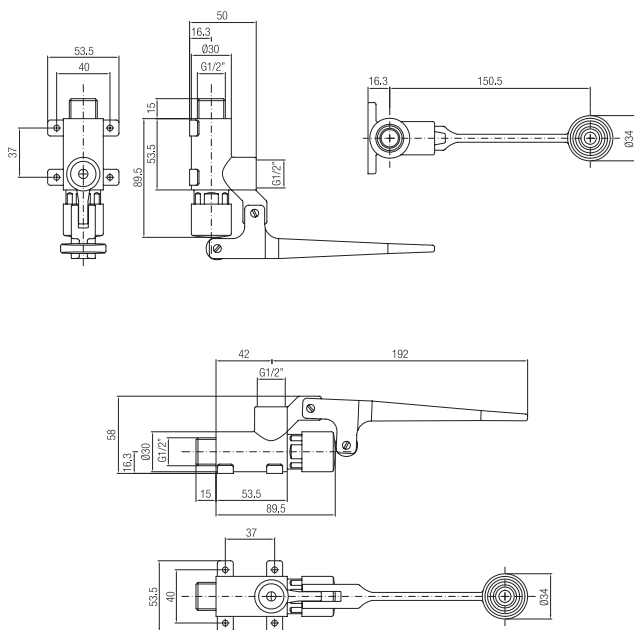

PEDALI
PEDALS

Rubinetto pedaliera a pavimento o muro (acqua singola).

Pedal operated tap for floor or wall installation (single water).

Finitura Finish	Codice Code	Prezzo Price
Cromo Chrome	460	€ 90,90

Confezione
Package
n° pz 001

Imballo
Packing
17x7x12 cm