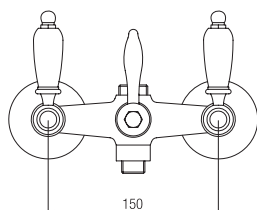

Finitura Finish	Codice Code	Prezzo Price	Codice Code	Prezzo Price	Codice Code	Prezzo Price
Cromo Chrome	28146	€ 230,20	28146.LN	€ 230,20	28146.SW	€ 366,20
Ottone lucido Natural brass	28146.GI	€ 230,20	28146.GI.LN	€ 230,20	28146.GI.SW	€ 366,20
Cromo oro Chrome gold	28146.CD	€ 264,70	28146.CD.LN	€ 264,70	28146.CD.SW	€ 421,10
Bronzato Bronze	28146.BR	€ 345,30	28146.BR.LN	€ 345,30	28146.BR.SW	€ 549,20
Ramato Copper	28146.RA	€ 345,30	28146.RA.LN	€ 345,30	28146.RA.SW	€ 549,20
Dark bronze	28146.DB	€ 368,30	28146.DB.LN	€ 368,30	28146.DB.SW	€ 586,00
Dark copper	28146.DC	€ 368,30	28146.DC.LN	€ 368,30	28146.DC.SW	€ 586,00
Cromo spazzolato Brushed chrome	28146.CS	€ 368,30	28146.CS.LN	€ 368,30	28146.CS.SW	€ 586,00
Nichel antico Old nickel	28146.NA	€ 368,30	28146.NA.LN	€ 368,30	28146.NA.SW	€ 586,00
Dorato Gold	28146.DO	€ 460,40	28146.DO.LN	€ 460,40	28146.DO.SW	€ 732,40
Oro rosa Rose gold	28146.RS	€ 529,40	28146.RS.LN	€ 529,40	28146.RS.SW	€ 842,20

Maniglia leva nera
Handle with black lever

Maniglia leva Swarovski
Handle with Swarovski lever