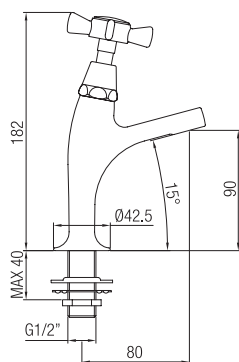

Rubinetto collo cigno alto 1/2".
High basin pillar tap 1/2".

Confezione
Package
n° pz 001

Imballo
Packing
25x9x13 cm

ORC019

ORC028

ORC042

ORC438

Vitone normale
Normal valve

Finitura Finish	Codice Code	Prezzo Price
Cromo Chrome	10128	€ 64,80
Ottone lucido Natural brass	10128.GI	€ 64,80
Cromo oro Chrome gold	10128.CD	€ 74,50
Bronzato Bronze	10128.BR	€ 97,20
Ramato Copper	10128.RA	€ 97,20
Dark bronze	10128.DB	€ 103,60
Dark copper	10128.DC	€ 103,60
Cromo spazzolato Brushed chrome	10128.CS	€ 103,60
Nichel antico Old nickel	10128.NA	€ 103,60
Dorato Gold	10128.DO	€ 129,60
Oro rosa Rose gold	10128.RS	€ 149,00

Vitone ceramico rotazione 90°
Ceramic valve 90° of turn

Codice Code	Prezzo Price
10128.CER	€ 69,20
10128.GI.CER	€ 69,20
10128.CD.CER	€ 79,50
10128.BR.CER	€ 103,80
10128.RA.CER	€ 103,80
10128.DB.CER	€ 110,70
10128.DC.CER	€ 110,70
10128.CS.CER	€ 110,70
10128.NA.CER	€ 110,70
10128.DO.CER	€ 138,40
10128.RS.CER	€ 159,10