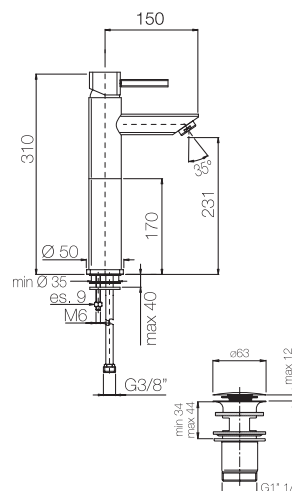

Monocomando lavabo alto con piletta click-clack.
Single lever high basin mixer with click-clack outlet.

Finitura Finish	Codice Code	Prezzo Price
Cromo Chrome	16191	€ 380,10
Nichel antico Old nickel	16191.NA	€ 608,10
Cromo spazzolato Brushed chrome	16191.CS	€ 608,10
Dorato Gold	16191.DO	€ 760,20

Confezione Package n° pz 001 Imballo Packing 43x8x28 cm