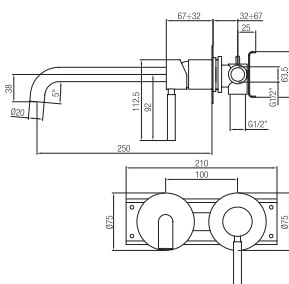

Monocomando lavabo a muro
due parti canna mm 250
connessione ponte.

*Wall single lever basin mixer
two parts spout mm 250 bridge
connection.*

Finitura Finish	Codice Code	Prezzo Price
Cromo Chrome	23117.25	€ 230,40
Nero opaco Matt black	23117.25.NP	€ 322,50
Nichel antico Old nickel	23117.25.NA	€ 368,60
Cromo spazzolato Brushed chrome	23117.25.CS	€ 368,60
Dorato Gold	23117.25.DO	€ 460,80
Oro rosa Rose gold	23117.25.RS	€ 529,90