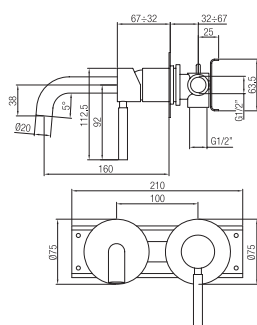

Monocomando lavabo a muro
due parti canna mm 160
connessione ponte.

*Wall single lever basin mixer
two parts spout mm 160 bridge
connection.*

Finitura Finish	Codice Code	Prezzo Price
Cromo Chrome	23117.16	€ 230,40
Nero opaco Matt black	23117.16.NP	€ 322,50
Nichel antico Old nickel	23117.16.NA	€ 368,60
Cromo spazzolato Brushed chrome	23117.16.CS	€ 368,60
Dorato Gold	23117.16.DO	€ 460,80
Oro rosa Rose gold	23117.16.RS	€ 529,90