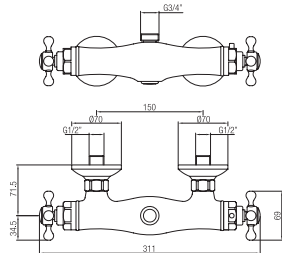

Miscelatore termostatico attacco superiore 3/4".
Thermostatic shower mixer superior 3/4" connection.

Finitura Finish	Codice Code	Prezzo Price
Cromo Chrome	406.A	€ 359,60
Bronzato Bronze	406.A.BR	€ 539,40
Ramato Copper	406.A.RA	€ 539,40
Dark bronze	406.A.DB	€ 575,30
Nichel antico Old nickel	406.A.NA	€ 575,30
Dorato Gold	406.A.DO	€ 719,20

Confezione
Package
n° pz 001

Imballo
Packing
39x10x17 cm

WATER RELAX