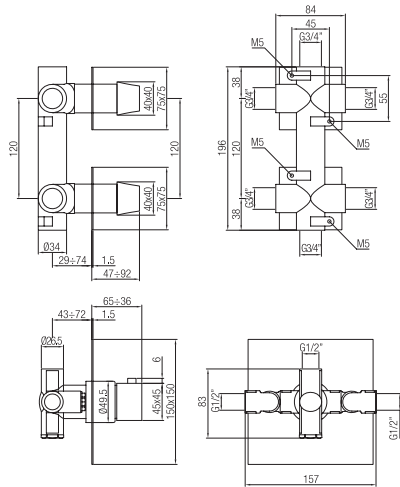

Termostatico incasso doccia con due dispositivi d'arresto.

Thermostatic built-in shower mixer with two control devices.

Finitura Finish	Codice Code	Prezzo Price
Cromo Chrome	7310	€ 713,60
Nero opaco Matt black	7310.NP	€ 999,00
Nichel satinato Satin nickel	7310.NS	€ 1141,00

Confezione
Package
n° pz 001

Imballo
Packing
36x16x25 cm