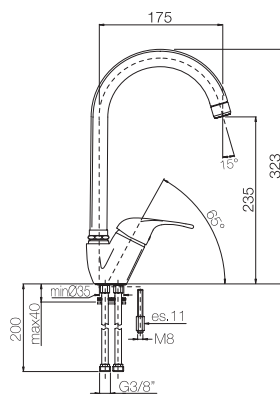

Monocomando lavello canna ponte.
Sink mixer with bridge swivel spout.

Finitura Finish	Codice Code	Prezzo Price
Cromo Chrome	5101	€ 107,20
Colorato bianco White colored	5101.CT2	€ 128,70
Bronzato Bronze	5101.BR	€ 160,80
Granito avena Avena granite	5101.GR1	€ 139,40
Granito beige Beige granite	5101.GR2	€ 139,40
Nichel antico Old nickel	5101.NA	€ 171,60

Confezione Package
n° pz 001

Imballo Packing
38x7x16 cm