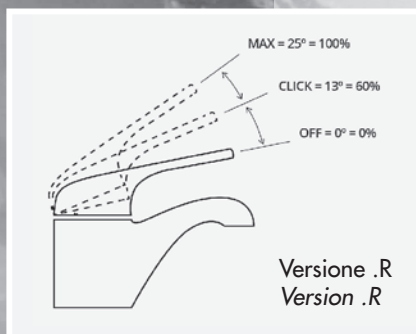

Per garantire l'ottimale funzionamento del prodotto si consiglia l'installazione di rubinetti filtro sottolavabo ispezionabili Porta & Bini articoli: 538, 539 e 540.

TECHNICAL SPECIFICATION

- › Temperature range max 80°C - recommended 60°C.
- › Optimal water supply pressure 3 bar continual.
- › Difference of hot/cold pressure max 1 bar recommended minimum possible.
- › In the event of pressure over 5 bar, install a centralized pressure reducer.

NOTE: Stainless steel hoses are provided as standard equipment for easy installation; copper supply tubes are available as an optional accessory or with advance notice.

Version .R means with water saving and temperature adjustment cartridge.

NOTE: Cartridge is supplied with hot limit ring in the middle position. To save hot water and avoid scalding, the ring may be adjusted so the ring pin contacts the stop before the faucet handle reaches the full hot water position. Water flow optimization thanks to a mid-way stop at 60% of the lever stroke that provides up to 50% water saving.

In order to allow optimal product operation is recommended to connect hot and cold waterlines to the angle stop filter valves Porta & Bini items code: 538, 539 and 540.