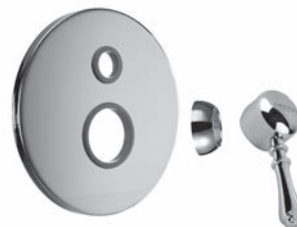

Deviatore in ottone per incasso doccia due uscite.
Diverter for concealed shower mixer two outlets.

Finitura Finish	Codice Code	Prezzo Price
Cromo Chrome	ORC099	€ 25,20
Ottone lucido Natural brass	ORC099.GI	€ 25,20
Bronzato Bronze	ORC099.BR	€ 37,80
Ramato Copper	ORC099.RA	€ 37,80
Dark bronze	ORC099.DB	€ 40,30
Dark copper	ORC099.DC	€ 40,30
Cromo spazz. Brushed chrome	ORC099.CS	€ 40,30
Nichel antico Old nickel	ORC099.NA	€ 40,30
Dorato Gold	ORC099.DO	€ 50,40
Oro rosa Rose gold	ORC099.RS	€ 57,90

Deviatore in ottone per colonna doccia.
Column shower diverter in brass.

Finitura Finish	Codice Code	Prezzo Price
Cromo Chrome	ORC098	€ 12,00
Ottone lucido Natural brass	ORC098.GI	€ 12,00
Cromo oro Chrome gold	ORC098.CD	€ 13,80
Bronzato Bronze	ORC098.BR	€ 18,00
Ramato Copper	ORC098.RA	€ 18,00
Dark bronze	ORC098.DB	€ 19,20
Dark copper	ORC098.DC	€ 19,20
Cromo spazz. Brushed chrome	ORC098.CS	€ 19,20
Nichel antico Old nickel	ORC098.NA	€ 19,20
Dorato Gold	ORC098.DO	€ 24,00
Oro rosa Rose gold	ORC098.RS	€ 27,60

Corpo miscelatore ad incasso Ø 35.
Concealed shower body Ø 35.

Finitura Finish	Codice Code	Prezzo Price
Cromo Chrome	ORC302	€ 47,00
Ottone lucido Natural brass	ORC302.GI	€ 47,00
Bronzato Bronze	ORC302.BR	€ 70,50
Ramato Copper	ORC302.RA	€ 70,50
Dark bronze	ORC302.DB	€ 75,10
Dark copper	ORC302.DC	€ 75,10
Cromo spazz. Brushed chrome	ORC302.CS	€ 75,10
Nichel antico Old nickel	ORC302.NA	€ 75,10
Dorato Gold	ORC302.DO	€ 94,00
Oro rosa Rose gold	ORC302.RS	€ 108,10

Corpo miscelatore ad incasso Ø 35 con deviatore.
Concealed shower body Ø 35 with diverter.