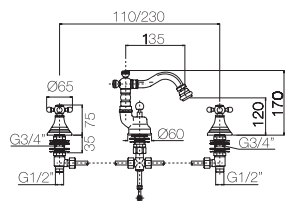

Batteria bidet bocca girevole con scarico.

Bidet set with swivel spout and pop up waste.

Confezione Package
n° pz 001

Imballo Packing
37x10x22 cm

ORC019

ORC028

ORC233

ORC435 / .436

Vitone normale
Normal valve

Finitura Finish	Codice Code	Prezzo Price
Cromo Chrome	6055	€ 280,40
Ottone lucido Natural brass	6055.GI	€ 280,40
Cromo oro Chrome gold	6055.CD	€ 322,40
Bronzato Bronze	6055.BR	€ 420,60
Ramato Copper	6055.RA	€ 420,60
Dark bronze	6055.DB	€ 448,60
Dark copper	6055.DC	€ 448,60
Cromo spazzolato Brushed chrome	6055.CS	€ 448,60
Nichel antico Old nickel	6055.NA	€ 448,60
Dorato Gold	6055.DO	€ 560,80
Oro rosa Rose gold	6055.RS	€ 644,90

Vitone ceramico rotazione 90°
Ceramic valve 90° of turn

Codice Code	Prezzo Price
6055.CER	€ 289,20
6055.GI.CER	€ 289,20
6055.CD.CER	€ 332,50
6055.BR.CER	€ 433,80
6055.RA.CER	€ 433,80
6055.DB.CER	€ 462,70
6055.DC.CER	€ 462,70
6055.CS.CER	€ 462,70
6055.NA.CER	€ 462,70
6055.DO.CER	€ 578,40
6055.RS.CER	€ 665,10