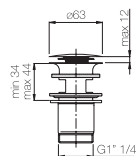

Confezione  
Package  
n° pz 001

Imballo  
Packing  
43x8x28 cm

Moda

MODA

Monocomando lavabo con pileta click-clack.  
Single lever basin mixer with click-clack outlet.

Finitura Finish	Codice Code	Prezzo Price
Cromo Chrome	<b>20310</b>	€ 283,30