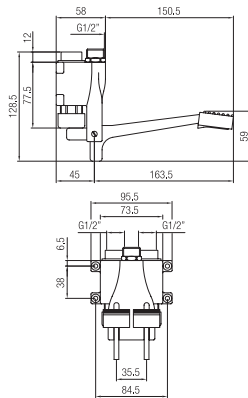

Miscelatore pedaliera doppia a muro.
Double pedal operated mixer for wall installation.

Finitura Finish	Codice Code	Prezzo Price
Cromo Chrome	457	€ 177,60

Confezione
Package
n° pz 001

Imballo
Packing
25x9x13 cm