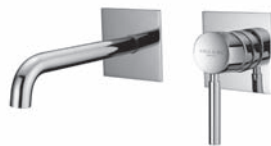

Monocomando lavabo a muro
due parti canna mm 160
connessione ponte.

*Wall single lever basin mixer
two parts spout mm 160 bridge
connection.*

Finitura Finish	Codice Code	Prezzo Price
Cromo Chrome	23119.16	€ 267,10
Nero opaco Matt black	23119.16.NP	€ 373,90
Nichel antico Old nickel	23119.16.NA	€ 427,30
Cromo spazzolato Brushed chrome	23119.16.CS	€ 427,30
Dorato Gold	23119.16.DO	€ 534,20
Oro rosa Rose gold	23119.16.RS	€ 614,30