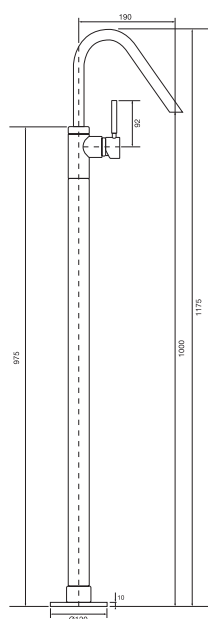

Monocomando lavabo a pavimento senza scarico.

Floor single lever basin mixer without pop up waste.

Finitura Finish	Codice Code	Prezzo Price
Cromo Chrome	23192	€ 1081,70
Nero opaco Matt black	23192.NP	€ 1514,40
Nichel antico Old nickel	23192.NA	€ 1730,70
Cromo spazzolato Brushed chrome	23192.CS	€ 1730,70
Dorato Gold	23192.DO	€ 2163,40
Oro rosa Rose gold	23192.RS	€ 2487,90

Confezione
Package
n° pz 001

Imballo
Packing
120x43x11 cm