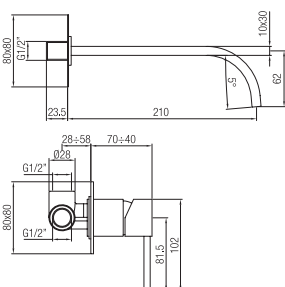

Monocomando lavabo a muro due parti canna mm 200.
Wall single lever basin mixer two parts spout mm 200.