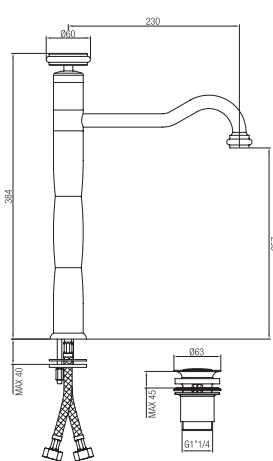

Monocomando lavabo alto con piletta click-clack.
Single lever high basin mixer with click-clack outlet.

Confezione Package n° pz 001 Imballo Packing 43x8x28 cm

Finitura Finish	Codice Code	Prezzo Price
Cromo Chrome	47191	€ 354,60
Cromo con maniglia KIA colorata Chrome with coloured KIA handle	47191. CK1.2.3.4.5.6	€ 367,70
Nero opaco Matt black	47191.NP	€ 496,40
Bronzato Bronze	47191.BR	€ 531,90
Dark bronze	47191.DB	€ 567,30
Dark copper	47191.DC	€ 567,30
Cromo spazzolato Brushed chrome	47191.CS	€ 567,30
Dorato Gold	47191.DO	€ 709,20
Oro rosa Rose gold	47191.RS	€ 815,50