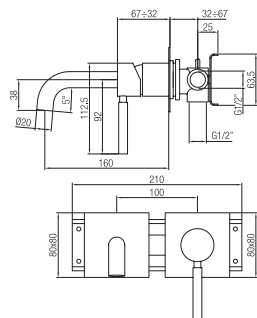

Monocomando lavabo a muro
due parti canna mm 160
connessione ponte.

*Wall single lever basin mixer
two parts spout mm 160 bridge
connection.*

Finitura Finish	Codice Code	Prezzo Price
Cromo Chrome	23119.16	€ 267,10
Nero opaco Matt black	23119.16.NP	€ 373,90
Nichel antico Old nickel	23119.16.NA	€ 427,30
Cromo spazzolato Brushed chrome	23119.16.CS	€ 427,30
Dorato Gold	23119.16.DO	€ 534,20
Oro rosa Rose gold	23119.16.RS	€ 614,30