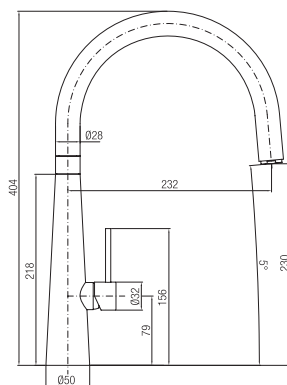

Monocomando lavello con canna alta girevole.

Single lever sink mixer with high swivel spout.

Finitura Finish	Codice Code	Prezzo Price
Cromo Chrome	5527	€ 324,70
Colorato bianco White colored	5527.CT2	€ 389,70
Bronzato Bronze	5527.BR	€ 487,00
Dark copper	5527.DC	€ 519,50
Nichel antico Old nickel	5527.NA	€ 519,50
Nichel satinato Satin nickel	5527.NS	€ 519,50

Confezione Package n° pz 001 Imballo Packing 56x7x30 cm