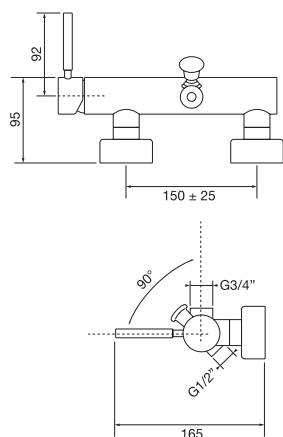

Monocomando doccia esterno con attacco superiore e deviatore integrato.

External shower mixer with superior connection and integrated diverter.

Finitura Finish	Codice Code	Prezzo Price
Cromo Chrome	23147	€ 197,10
Nero opaco Matt black	23147.NP	€ 275,90
Nichel antico Old nickel	23147.NA	€ 315,40
Cromo spazzolato Brushed chrome	23147.CS	€ 315,40
Dorato Gold	23147.DO	€ 394,20
Oro rosa Rose gold	23147.RS	€ 453,30

ORC001

ORC254

Confezione
Package
n° pz 001

Imballo
Packing
26x17x19 cm