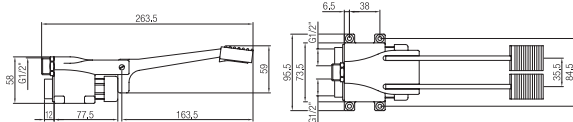

Miscelatore pedaliera doppia a pavimento.
Double pedal operated mixer for floor installation.

Finitura Finish	Codice Code	Prezzo Price
Cromo Chrome	458	€ 177,60

Confezione
Package
n° pz 001

Imballo
Packing
25x9x13 cm