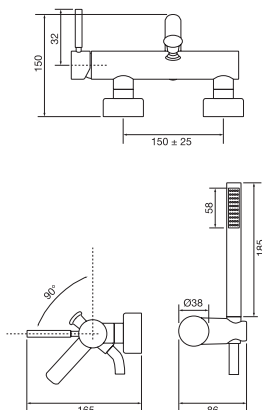

Monocomando vasca esterno con kit doccia.

Single lever bath mixer with shower kit.

Finitura Finish	Codice Code	Prezzo Price
Cromo Chrome	23100	€ 287,50
Nero opaco Matt black	23100.NP	€ 402,50
Nichel antico Old nickel	23100.NA	€ 460,00
Cromo spazzolato Brushed chrome	23100.CS	€ 460,00
Dorato Gold	23100.DO	€ 575,00
Oro rosa Rose gold	23100.RS	€ 661,20

Confezione
Package
n° pz 001

Imballo
Packing
26x17x19 cm