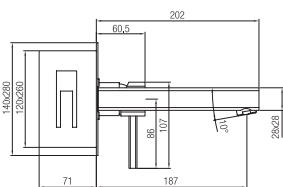

Monocomando lavabo a muro
piastra unita.

*Wall single lever basin mixer
single plate.*