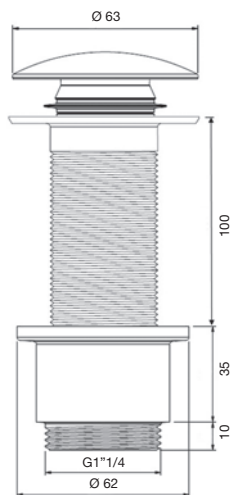

Piletta click-clack cm 10 1/4 senza troppo pieno.
1"1/4 click-clack outlet cm 10 without overflow.

Finitura Finish	Codice Code	Prezzo Price
Cromo Chrome	031STP	€ 53,40
Nero opaco Matt black	031STP.NP	€ 60,60
Bronzato Bronze	031STP.BR	€ 65,80
Ramato Copper	031STP.RA	€ 65,80
Nichel antico Old nickel	031STP.NA	€ 69,40
Dorato Gold	031STP.DO	€ 88,20

Confezione
Package
n° pz 025

Imballo
Packing
25x9x13 cm