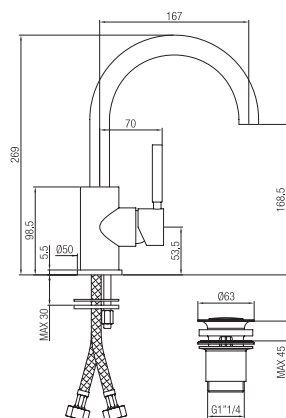

Monocomando lavabo canna alta con piletta click-clack.
Single lever basin mixer high spout with click-clack outlet.

Finitura Finish	Codice Code	Prezzo Price
Cromo Chrome	23114	€ 215,30
Nero opaco Matt black	23114.NP	€ 301,40
Nichel antico Old nickel	23114.NA	€ 344,40
Cromo spazzolato Brushed chrome	23114.CS	€ 344,40
Dorato Gold	23114.DO	€ 430,60
Oro rosa Rose gold	23114.RS	€ 495,10

Confezione
Package
n° pz 001

Imballo
Packing
37x10x22 cm