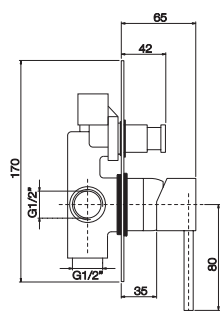

Monocomando doccia incasso con deviatore.
Built-in shower mixer with diverter.

Finitura Finish	Codice Code	Prezzo Price
Cromo Chrome	9031	€ 230,60
Cromo spazzolato Brushed chrome	9031.CS	€ 368,90
Dark copper	9031.DC	€ 368,90
Dorato Gold	9031.DO	€ 461,20

Confezione Package n° pz 001 Imballo Packing 17x9x17 cm