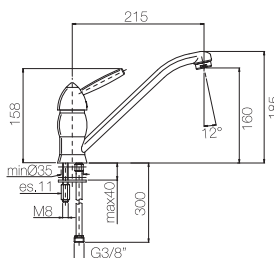

Monocomando lavello canna bassa.

Single lever sink mixer low spout.