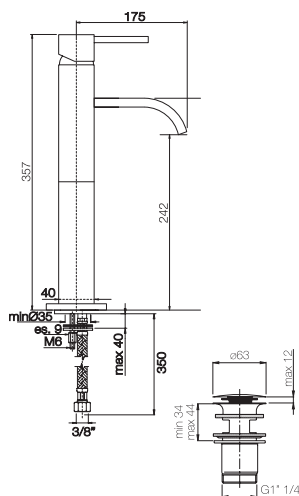

Monocomando lavabo alto con piletta click-clack.
Single lever high basin mixer with click-clack outlet.

Finitura Finish	Codice Code	Prezzo Price
Cromo Chrome	9091	€ 449,80
Cromo spazzolato Brushed chrome	9091.CS	€ 719,60
Dark copper	9091.DC	€ 719,60
Dorato Gold	9091.DO	€ 899,60