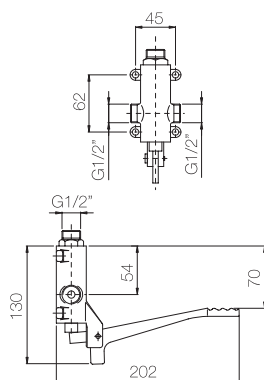

*Pedal operated tap for floor or wall installation (single water).*

Finitura Finish	Codice Code	Prezzo Price
Cromo Chrome	<b>460</b>	€ 90,90

Confezione  
Package  
n° pz 001

Imballo  
Packing  
17x7x12 cm